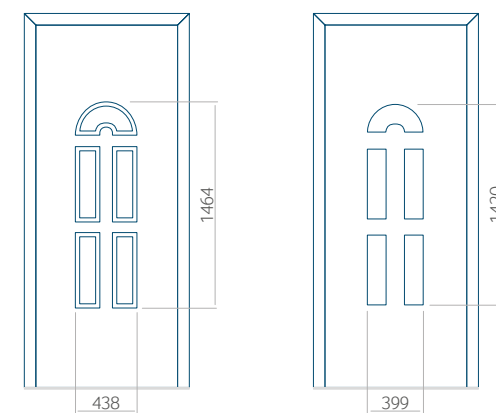

21 Paneelmodel

PVC	ALU	WOOD
☒	☒	☒

Kleuren

AP/SAL	RAL	TEKNOS/RAL
☒	☒	☒

Vulling

HPL	ALU	WOOD
☒	☒	☒

INOX-versiering

PVC	ALU	WOOD
☒	☒	☐

Minimale paneelafmetingen

PVC	ALU	WOOD
600x1650	600x1650	340x1400

Maximale paneelafmetingen

PVC	ALU	WOOD
900x2100	1100x2300	840x2240

Let op! Buitenaanzicht.

Het motief verandert niet tijdens het veranderen van de kant, waar de klink zit.