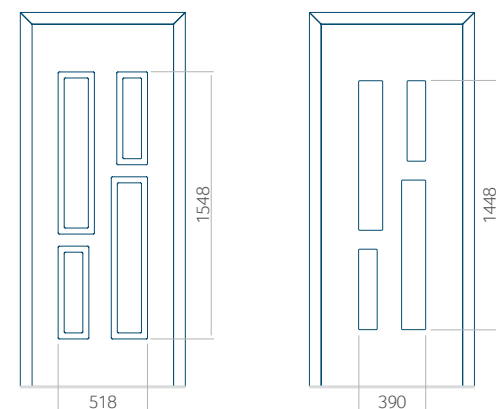

91 Paneelmodel

PVC	ALU	WOOD
☒	☒	☒

Kleuren

AP/SAL	RAL	TEKNOS/RAL
☒	☒	☒

Vulling

HPL	ALU	WOOD
☒	☒	☒

INOX-versiering

PVC	ALU	WOOD
☒	☒	☒

Minimale paneelafmetingen

PVC	ALU	WOOD
600x1650	600x1650	340x1400

Maximale paneelafmetingen

PVC	ALU	WOOD
900x2100	1100x2300	840x2240

Let op! Buitenaanzicht.

Het motief verandert niet tijdens het veranderen van de kant, waar de klink zit.