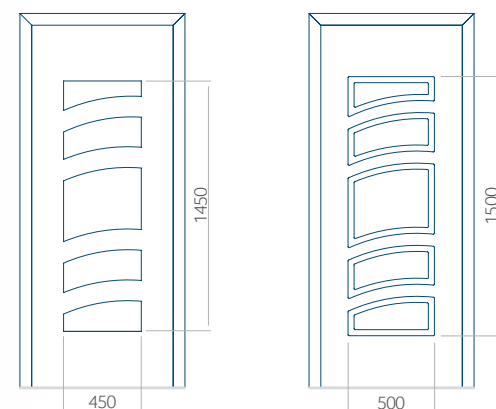

83 Paneelmodel

PVC	ALU	WOOD
☒	☒	☐

Kleuren

AP/SAL	RAL	TEKNOS/RAL
☒	☒	☐

Vulling

HPL	ALU	WOOD
☒	☒	☐

INOX-versiering

PVC	ALU	WOOD
☒	☒	☐

Minimale paneelafmetingen

PVC	ALU	WOOD
600x1650	600x1650	☐

Maximale paneelafmetingen

PVC	ALU	WOOD
900x2100	1100x2300	☐

Wij bieden panelen met twee soorten vulling aan: of uit poliurethaan schuim en multiplex (de PLUS-vulling) of uit geëxtrudeerd polystyreen (XPS) (de Classic-vulling).

Onafhankelijk daarvan zijn de panelen verkrijgbaar in dikten van 24, 36 of 48 mm. De buitenkant van onze panelen maken wij of uit HPL-platen, uit PVC en aluminium of uit aluminium platen, naar gelang de wensen van de klant en de technische vereisten. HPL-platen worden beplakt met folie, aluminium platen worden gepoedercoat. Houten deurpanelen zijn verkrijgbaar met dikten van 24, 36 of 46 mm.