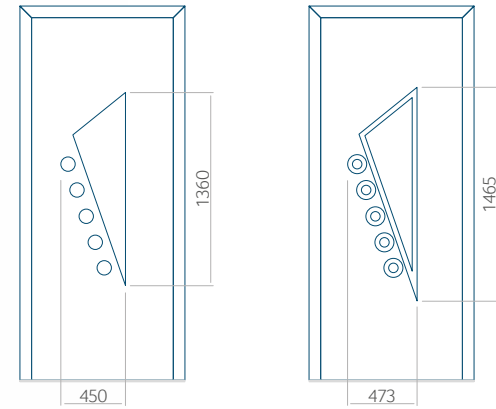

17 Paneelmodel

PVC	ALU	WOOD
☒	☒	☐

Kleuren

AP/SAL	RAL	TEKNOS/RAL
☒	☒	☐

Vulling

HPL	ALU	WOOD
☒	☒	☐

INOX-versiering

PVC	ALU	WOOD
☒	☒	☐

Minimale paneelafmetingen

PVC	ALU	WOOD
600x1650	600x1650	☐

Maximale paneelafmetingen

PVC	ALU	WOOD
900x2100	1100x2300	☐

Wij bieden panelen met twee soorten vulling aan: of uit poliurethaan schuim en multiplex (de PLUS-vulling) of uit geëxtrudeerd polystyreen (XPS) (de Classic-vulling).
Onafhankelijk daarvan zijn de panelen verkrijgbaar in dikten van 24, 36 of 48 mm. De buitenkant van onze panelen maken wij of uit HPL-platen, uit PVC en aluminium of uit aluminium platen, naar gelang de wensen van de klant en de technische vereisten. HPL-platen worden beplakt met folie, aluminium platen worden gepoedercoat. Houten deurpanelen zijn verkrijgbaar met dikten van 24, 36 of 46 mm.