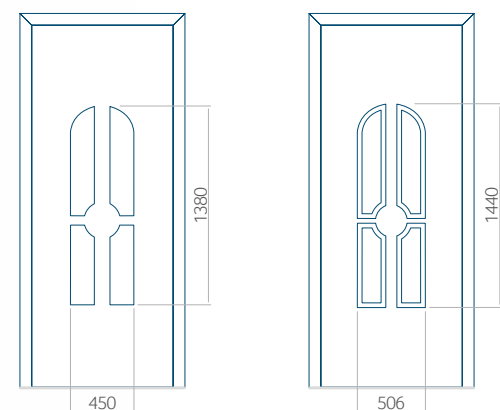

27 Paneelmodel

PVC	ALU	WOOD
☒	☒	☐

Kleuren

AP/SAL	RAL	TEKNOS/RAL
☒	☒	☐

Vulling

HPL	ALU	WOOD
☒	☒	☐

INOX-versiering

PVC	ALU	WOOD
☒	☒	☐

Minimale paneelafmetingen

PVC	ALU	WOOD
600x1650	600x1650	☐

Maximale paneelafmetingen

PVC	ALU	WOOD
900x2100	1100x2300	☐

Wij bieden panelen met twee soorten vulling aan: of uit poliurethaan schuim en multiplex (de PLUS-vulling) of uit geëxtrudeerd polystyreen (XPS) (de Classic-vulling).

Onafhankelijk daarvan zijn de panelen verkrijgbaar in dikten van 24, 36 of 48 mm. De buitenkant van onze panelen maken wij of uit HPL-platen, uit PVC en aluminium of uit aluminium platen, naar gelang de wensen van de klant en de technische vereisten. HPL-platen worden beplakt met folie, aluminium platen worden gepoedercoat. Houten deurpanelen zijn verkrijgbaar met dikten van 24, 36 of 46 mm.