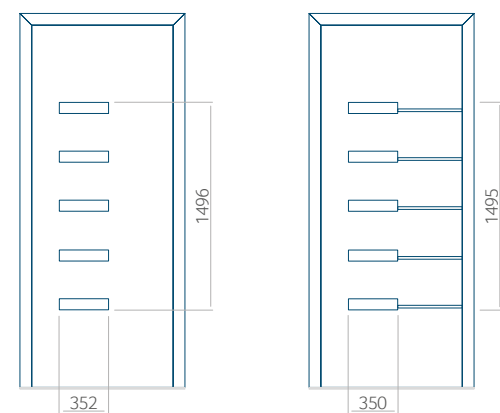

45 Paneelmodel

PVC	ALU	WOOD
☒	☒	☒

Kleuren

AP/SAL	RAL	TEKNOS/RAL
☒	☒	☒

Vulling

HPL	ALU	WOOD
☒	☒	☒

INOX-versiering

PVC	ALU	WOOD
☒	☒	☐

Minimale paneelafmetingen

PVC	ALU	WOOD
600x1650	600x1650	340x1400

Maximale paneelafmetingen

PVC	ALU	WOOD
900x2100	1100x2300	840x2240

Wij bieden panelen met twee soorten vulling aan: of uit poliurethaan schuim en multiplex (de PLUS-vulling) of uit geëxtrudeerd polystyreen (XPS) (de Classic-vulling).

Onafhankelijk daarvan zijn de panelen verkrijgbaar in dikten van 24, 36 of 48 mm. De buitenkant van onze panelen maken wij of uit HPL-platen, uit PVC en aluminium of uit aluminium platen, naar gelang de wensen van de klant en de technische vereisten. HPL-platen worden beplakt met folie, aluminium platen worden gepoedercoat. Houten deurpanelen zijn verkrijgbaar met dikten van 24, 36 of 46 mm.