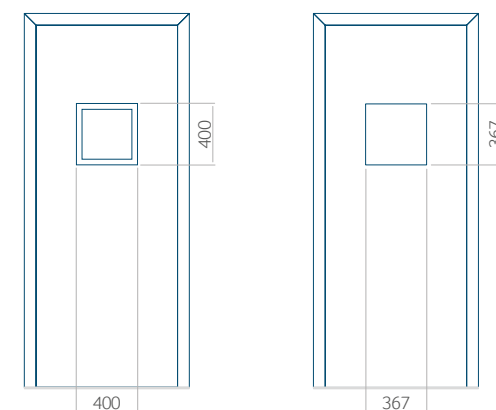

36 Paneelmodel

PVC	ALU	WOOD
☒	☒	☒

Kleuren

AP/SAL	RAL	TEKNOS/RAL
☒	☒	☒

Vulling

HPL	ALU	WOOD
☒	☒	☒

INOX-versiering

PVC	ALU	WOOD
☒	☒	☐

Minimale paneelafmetingen

PVC	ALU	WOOD
600x1650	600x1650	340x1400

Maximale paneelafmetingen

PVC	ALU	WOOD
900x2100	1100x2300	840x2240

Wij bieden panelen met twee soorten vulling aan: of uit poliurethaan schuim en multiplex (de PLUS-vulling) of uit geëxtrudeerd polystyreen (XPS) (de Classic-vulling).

Onafhankelijk daarvan zijn de panelen verkrijgbaar in dikten van 24, 36 of 48 mm. De buitenkant van onze panelen maken wij of uit HPL-platen, uit PVC en aluminium of uit aluminium platen, naar gelang de wensen van de klant en de technische vereisten. HPL-platen worden beplakt met folie, aluminium platen worden gepoedercoat. Houten deurpanelen zijn verkrijgbaar met dikten van 24, 36 of 46 mm.

37 Paneelmodel

PVC	ALU	WOOD
☒	☒	☒

Kleuren

AP/SAL	RAL	TEKNOS/RAL
☒	☒	☒

Vulling

HPL	ALU	WOOD
☒	☒	☒

INOX-versiering

PVC	ALU	WOOD
☒	☒	☒

Minimale paneelafmetingen

PVC	ALU	WOOD
600x1650	600x1650	340x1400

Maximale paneelafmetingen

PVC	ALU	WOOD
900x2100	1100x2300	840x2240

Let op! Buitenaanzicht.

Het motief verandert niet tijdens het veranderen van de kant, waar de klink zit.