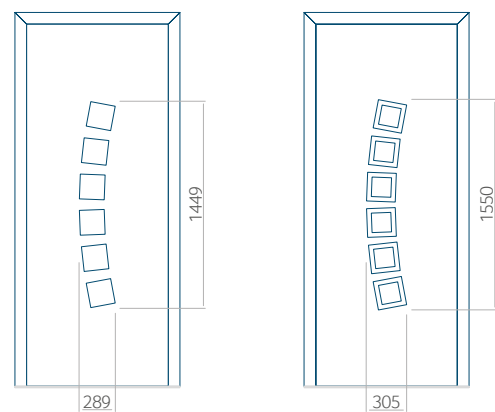

41 Paneelmodel

PVC	ALU	WOOD
☒	☒	☒

Kleuren

AP/SAL	RAL	TEKNOS/RAL
☒	☒	☒

Vulling

HPL	ALU	WOOD
☒	☒	☒

INOX-versiering

PVC	ALU	WOOD
☒	☒	☐

Minimale paneelafmetingen

PVC	ALU	WOOD
600x1650	600x1650	340x1400

Maximale paneelafmetingen

PVC	ALU	WOOD
900x2100	1100x2300	840x2240

Wij bieden panelen met twee soorten vulling aan: of uit poliurethaan schuim en multiplex (de PLUS-vulling) of uit geëxtrudeerd polystyreen (XPS) (de Classic-vulling).
Onafhankelijk daarvan zijn de panelen verkrijgbaar in dikten van 24, 36 of 48 mm. De buitenkant van onze panelen maken wij of uit HPL-platen, uit PVC en aluminium of uit aluminium platen, naar gelang de wensen van de klant en de technische vereisten. HPL-platen worden beplakt met folie, aluminium platen worden gepoedercoat. Houten deurpanelen zijn verkrijgbaar met dikten van 24, 36 of 46 mm.