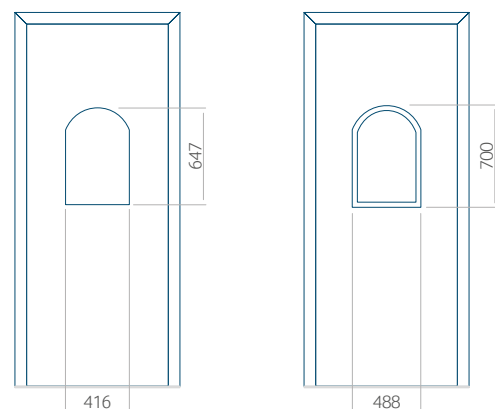

22 Paneelmodel

PVC	ALU	WOOD
☒	☒	☒

Kleuren

AP/SAL	RAL	TEKNOS/RAL
☒	☒	☒

Vulling

HPL	ALU	WOOD
☒	☒	☒

INOX-versiering

PVC	ALU	WOOD
☒	☒	☐

Minimale paneelafmetingen

PVC	ALU	WOOD
600x1650	600x1650	340x1400

Maximale paneelafmetingen

PVC	ALU	WOOD
900x2100	1100x2300	840x2240

Wij bieden panelen met twee soorten vulling aan: of uit poliurethaan schuim en multiplex (de PLUS-vulling) of uit geëxtrudeerd polystyreen (XPS) (de Classic-vulling).
Onafhankelijk daarvan zijn de panelen verkrijgbaar in dikten van 24, 36 of 48 mm. De buitenkant van onze panelen maken wij of uit HPL-platen, uit PVC en aluminium of uit aluminium platen, naar gelang de wensen van de klant en de technische vereisten. HPL-platen worden beplakt met folie, aluminium platen worden gepoedercoat. Houten deurpanelen zijn verkrijgbaar met dikten van 24, 36 of 46 mm.