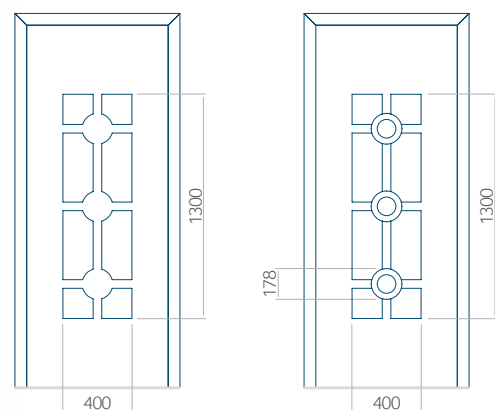

102 Paneelmodel

PVC	ALU	WOOD
☒	☒	☐

Kleuren

AP/SAL	RAL	TEKNOS/RAL
☒	☒	☐

Vulling

HPL	ALU	WOOD
☒	☒	☐

INOX-versiering

PVC	ALU	WOOD
☒	☒	☐

Minimale paneelafmetingen

PVC	ALU	WOOD
600x1650	600x1650	☐

Maximale paneelafmetingen

PVC	ALU	WOOD
900x2100	1100x2300	☐

Wij bieden panelen met twee soorten vulling aan: of uit poliurethaan schuim en multiplex (de PLUS-vulling) of uit geëxtrudeerd polystyreen (XPS) (de Classic-vulling).

Onafhankelijk daarvan zijn de panelen verkrijgbaar in dikten van 24, 36 of 48 mm. De buitenkant van onze panelen maken wij of uit HPL-platen, uit PVC en aluminium of uit aluminium platen, naar gelang de wensen van de klant en de technische vereisten. HPL-platen worden beplakt met folie, aluminium platen worden gepoedercoat. Houten deurpanelen zijn verkrijgbaar met dikten van 24, 36 of 46 mm.