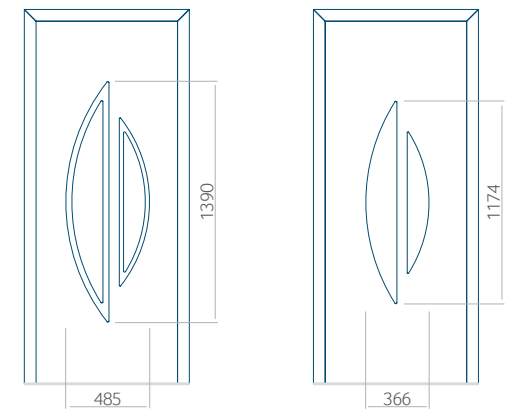

KOZIINEN .top

87 Paneelmodel

PVC	ALU	WOOD
●	●	●

Kleuren

AP/SAL	RAL	TEKNOS/RAL
●	●	●

Vulling

HPL	ALU	WOOD
●	●	●

INOX-versiering

PVC	ALU	WOOD
●	●	●

Minimale paneelafmetingen

PVC	ALU	WOOD
600x1650	600x1650	340x1400