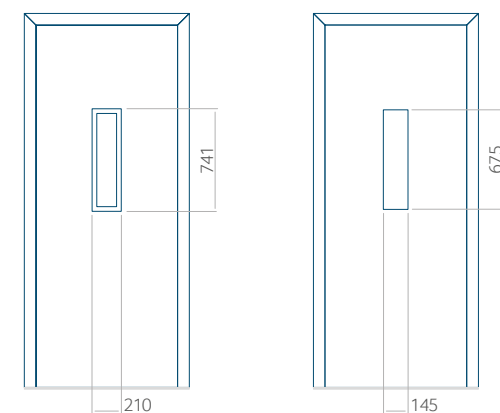

25 Paneelmodel

PVC	ALU	WOOD
☒	☒	☒

Kleuren

AP/SAL	RAL	TEKNOS/RAL
☒	☒	☒

Vulling

HPL	ALU	WOOD
☒	☒	☒

INOX-versiering

PVC	ALU	WOOD
☒	☒	☒

Minimale paneelafmetingen

PVC	ALU	WOOD
600x1650	600x1650	340x1400

Maximale paneelafmetingen

PVC	ALU	WOOD
900x2100	1100x2300	840x2240

Wij bieden panelen met twee soorten vulling aan: of uit poliurethaan schuim en multiplex (de PLUS-vulling) of uit geëxtrudeerd polystyreen (XPS) (de Classic-vulling).

Onafhankelijk daarvan zijn de panelen verkrijgbaar in dikten van 24, 36 of 48 mm. De buitenkant van onze panelen maken wij of uit HPL-platen, uit PVC en aluminium of uit aluminium platen, naar gelang de wensen van de klant en de technische vereisten. HPL-platen worden beplakt met folie, aluminium platen worden gepoedercoat. Houten deurpanelen zijn verkrijgbaar met dikten van 24, 36 of 46 mm.

26 Paneelmodel

PVC	ALU	WOOD
☒	☒	☒

Kleuren

AP/SAL	RAL	TEKNOS/RAL
☒	☒	☒

Vulling

HPL	ALU	WOOD
☒	☒	☒

INOX-versiering

PVC	ALU	WOOD
☒	☒	☒

Minimale paneelafmetingen

PVC	ALU	WOOD
600x1650	600x1650	340x1400

Maximale paneelafmetingen

PVC	ALU	WOOD
900x2100	1100x2300	840x2240

Let op! Buitenaanzicht.

Het motief verandert niet tijdens het veranderen van de kant, waar de klink zit.