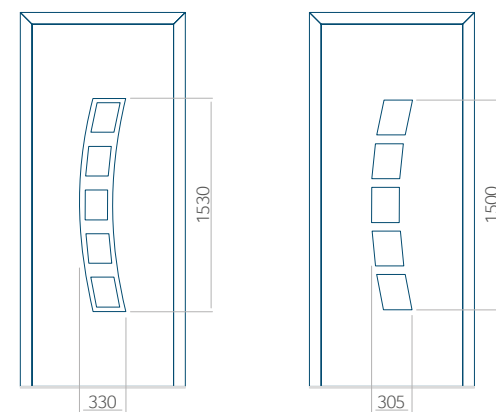

42 Paneelmodel

PVC	ALU	WOOD
☒	☒	☒

Kleuren

AP/SAL	RAL	TEKNOS/RAL
☒	☒	☒

Vulling

HPL	ALU	WOOD
☒	☒	☒

INOX-versiering

PVC	ALU	WOOD
☒	☒	☐

Minimale paneelafmetingen

PVC	ALU	WOOD
600x1650	600x1650	340x1400

Maximale paneelafmetingen

PVC	ALU	WOOD
900x2100	1100x2300	840x2240

Let op! Buitenaanzicht.

Het motief verandert niet tijdens het veranderen van de kant, waar de klink zit.