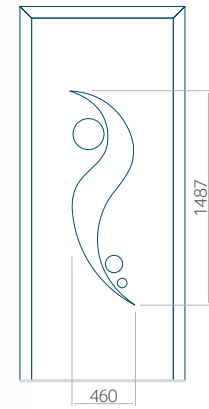

11 Paneelmodel

PVC	ALU	WOOD
☒	☒	☐

Kleuren

AP/SAL	RAL	TEKNOS/RAL
☒	☒	☐

Vulling

HPL	ALU	WOOD
☒	☒	☐

INOX-versiering

PVC	ALU	WOOD
☐	☐	☐

Minimale paneelafmetingen

PVC	ALU	WOOD
600x1650	600x1650	☐

Maximale paneelafmetingen

PVC	ALU	WOOD
900x2100	1100x2300	☐

Wij bieden panelen met twee soorten vulling aan: of uit poliurethaan schuim en multiplex (de PLUS-vulling) of uit geëxtrudeerd polystyreen (XPS) (de Classic-vulling).
Onafhankelijk daarvan zijn de panelen verkrijgbaar in dikten van 24, 36 of 48 mm. De buitenkant van onze panelen maken wij of uit HPL-platen, uit PVC en aluminium of uit aluminium platen, naar gelang de wensen van de klant en de technische vereisten. HPL-platen worden beplakt met folie, aluminium platen worden gepoedercoat. Houten deurpanelen zijn verkrijgbaar met dikten van 24, 36 of 46 mm.