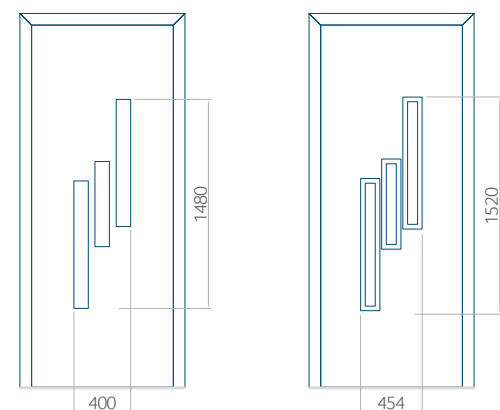

15 Paneelmodel

PVC	ALU	WOOD
☒	☒	☒

Kleuren

AP/SAL	RAL	TEKNOS/RAL
☒	☒	☒

Vulling

HPL	ALU	WOOD
☒	☒	☒

INOX-versiering

PVC	ALU	WOOD
☒	☒	☒

Minimale paneelafmetingen

PVC	ALU	WOOD
600x1650	600x1650	340x1400

Maximale paneelafmetingen

PVC	ALU	WOOD
900x2100	1100x2300	840x2240

Wij bieden panelen met twee soorten vulling aan: of uit poliurethaan schuim en multiplex (de PLUS-vulling) of uit geëxtrudeerd polystyreen (XPS) (de Classic-vulling).

Onafhankelijk daarvan zijn de panelen verkrijgbaar in dikten van 24, 36 of 48 mm. De buitenkant van onze panelen maken wij of uit HPL-platen, uit PVC en aluminium of uit aluminium platen, naar gelang de wensen van de klant en de technische vereisten. HPL-platen worden beplakt met folie, aluminium platen worden gepoedercoat. Houten deurpanelen zijn verkrijgbaar met dikten van 24, 36 of 46 mm.