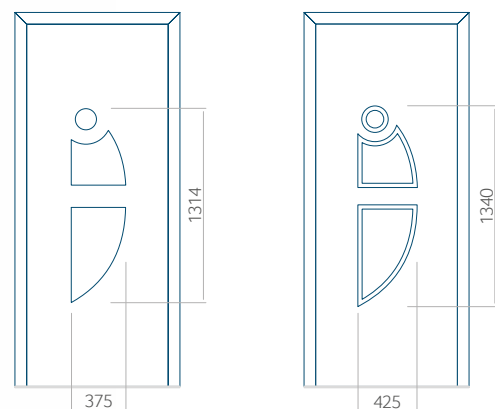

08 Paneelmodel

PVC	ALU	WOOD
☒	☒	☐

Kleuren

AP/SAL	RAL	TEKNOS/RAL
☒	☒	☐

Vulling

HPL	ALU	WOOD
☒	☒	☐

INOX-versiering

PVC	ALU	WOOD
☒	☒	☐

Minimale paneelafmetingen

PVC	ALU	WOOD
600x1650	600x1650	☐

Maximale paneelafmetingen

PVC	ALU	WOOD
900x2100	1100x2300	☐

Wij bieden panelen met twee soorten vulling aan: of uit poliurethaan schuim en multiplex (de PLUS-vulling) of uit geëxtrudeerd polystyreen (XPS) (de Classic-vulling).

Onafhankelijk daarvan zijn de panelen verkrijgbaar in dikten van 24, 36 of 48 mm. De buitenkant van onze panelen maken wij of uit HPL-platen, uit PVC en aluminium of uit aluminium platen, naar gelang de wensen van de klant en de technische vereisten. HPL-platen worden beplakt met folie, aluminium platen worden gepoedercoat. Houten deurpanelen zijn verkrijgbaar met dikten van 24, 36 of 46 mm.