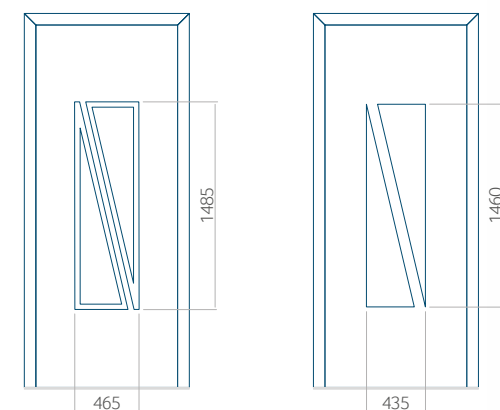

35 Paneelmodel

PVC	ALU	WOOD
☒	☒	☐

Kleuren

AP/SAL	RAL	TEKNOS/RAL
☒	☒	☐

Vulling

HPL	ALU	WOOD
☒	☒	☐

INOX-versiering

PVC	ALU	WOOD
☒	☒	☐

Minimale paneelafmetingen

PVC	ALU	WOOD
600x1650	600x1650	☐

Maximale paneelafmetingen

PVC	ALU	WOOD
900x2100	1100x2300	☐

Let op! Buitenaanzicht.

Het motief verandert niet tijdens het veranderen van de kant, waar de klink zit.