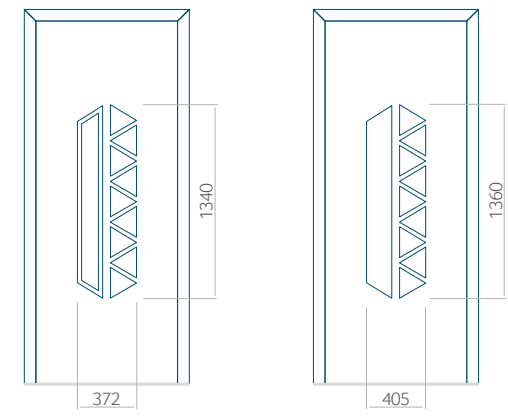

Panelen uit PVC | ALU | WOOD

38 Paneelmodel

PVC	ALU	WOOD
☒	☒	☐

Kleuren

AP/SAL	RAL	TEKNOS/RAL
☒	☒	☐

Vulling

HPL	ALU	WOOD
☒	☒	☐

INOX-versiering

PVC	ALU	WOOD
☒	☒	☐

Minimale paneelafmetingen

PVC	ALU	WOOD
600x1650	600x1650	☐

Maximale paneelafmetingen

PVC	ALU	WOOD
900x2100	1100x2300	☐

Wij bieden panelen met twee soorten vulling aan: of uit poliurethaan schuim en multiplex (de PLUS-vulling) of uit geëxtrudeerd polystyreen (XPS) (de Classic-vulling).
Onafhankelijk daarvan zijn de panelen verkrijgbaar in dikten van 24, 36 of 48 mm. De buitenkant van onze panelen maken wij of uit HPL-platen, uit PVC en aluminium of uit aluminium platen, naar gelang de wensen van de klant en de technische vereisten. HPL-platen worden beplakt met folie, aluminium platen worden gepoedercoat. Houten deurpanelen zijn verkrijgbaar met dikten van 24, 36 of 46 mm.