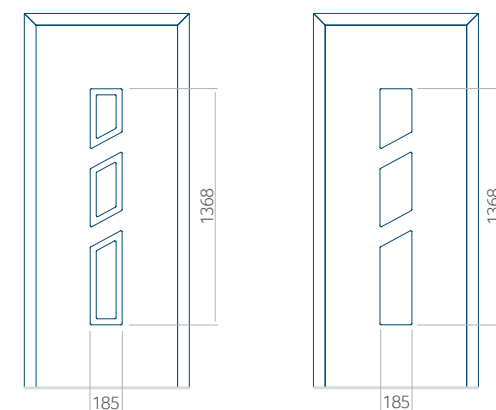

89 Paneelmodel

PVC	ALU	WOOD
☒	☒	☒

Kleuren

AP/SAL	RAL	TEKNOS/RAL
☒	☒	☒

Vulling

HPL	ALU	WOOD
☒	☒	☒

INOX-versiering

PVC	ALU	WOOD
☒	☒	☒

Minimale paneelafmetingen

PVC	ALU	WOOD
600x1650	600x1650	340x1400

Maximale paneelafmetingen

PVC	ALU	WOOD
900x2100	1100x2300	840x2240

Let op! Buitenaanzicht.

Het motief verandert niet tijdens het veranderen van de kant, waar de klink zit.