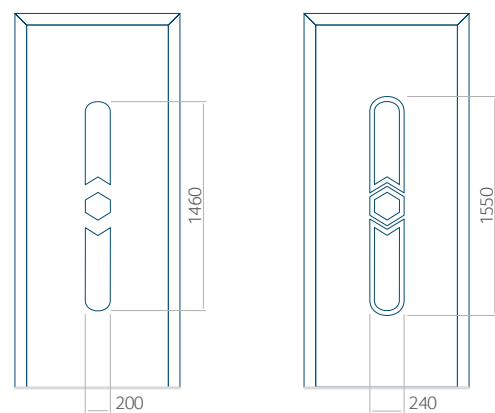

06 Paneelmodel

PVC	ALU	WOOD
☒	☒	☒

Kleuren

AP/SAL	RAL	TEKNOS/RAL
☒	☒	☒

Vulling

HPL	ALU	WOOD
☒	☒	☒

INOX-versiering

PVC	ALU	WOOD
☒	☒	☐

Minimale paneelafmetingen

PVC	ALU	WOOD
600x1650	600x1650	340x1400

Maximale paneelafmetingen

PVC	ALU	WOOD
900x2100	1100x2300	840x2240

Wij bieden panelen met twee soorten vulling aan: of uit poliurethaan schuim en multiplex (de PLUS-vulling) of uit geëxtrudeerd polystyreen (XPS) (de Classic-vulling).

Onafhankelijk daarvan zijn de panelen verkrijgbaar in dikten van 24, 36 of 48 mm. De buitenkant van onze panelen maken wij of uit HPL-platen, uit PVC en aluminium of uit aluminium platen, naar gelang de wensen van de klant en de technische vereisten. HPL-platen worden beplakt met folie, aluminium platen worden gepoedercoat. Houten deurpanelen zijn verkrijgbaar met dikten van 24, 36 of 46 mm.