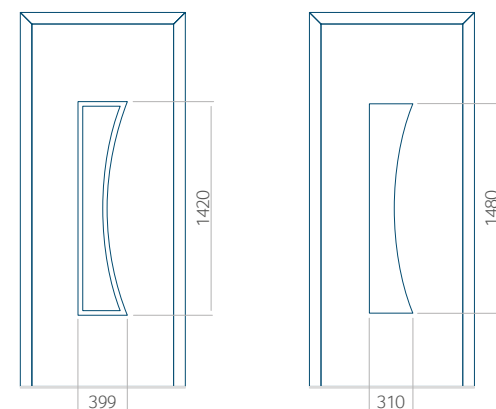

23 Paneelmodel

PVC	ALU	WOOD
☒	☒	☒

Kleuren

AP/SAL	RAL	TEKNOS/RAL
☒	☒	☒

Vulling

HPL	ALU	WOOD
☒	☒	☒

INOX-versiering

PVC	ALU	WOOD
☒	☒	☐

Minimale paneelafmetingen

PVC	ALU	WOOD
600x1650	600x1650	340x1400

Maximale paneelafmetingen

PVC	ALU	WOOD
900x2100	1100x2300	840x2240

Let op! Buitenaanzicht.
Het motief verandert niet tijdens het veranderen van de kant, waar de klink zit.