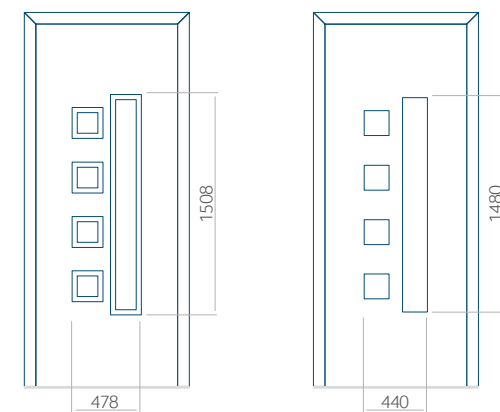

14 Paneelmodel

PVC	ALU	WOOD
☒	☒	☒

Kleuren

AP/SAL	RAL	TEKNOS/RAL
☒	☒	☒

Vulling

HPL	ALU	WOOD
☒	☒	☒

INOX-versiering

PVC	ALU	WOOD
☒	☒	☒

Minimale paneelafmetingen

PVC	ALU	WOOD
600x1650	600x1650	340x1400

Maximale paneelafmetingen

PVC	ALU	WOOD
900x2100	1100x2300	840x2240

Let op! Buitenaanzicht.
Het motief verandert niet tijdens het veranderen van de kant, waar de klink zit.