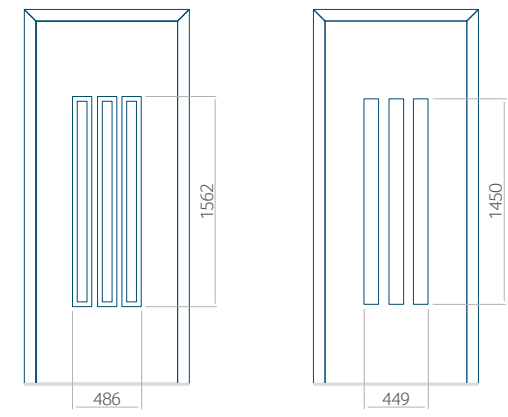

Let op! Buitenaanzicht.
Het motief verandert niet tijdens het veranderen van de kant, waar de klink zit.

24 Paneelmodel

PVC	ALU	WOOD
●	●	●

Kleuren

AP/SAL	RAL	TEKNOS/RAL
●	●	●

Vulling

HPL	ALU	WOOD
●	●	●

INOX-versiering

PVC	ALU	WOOD
●	●	●

Minimale paneelafmetingen

PVC	ALU	WOOD
600x1650	600x1650	340x1400

Maximale paneelafmetingen

PVC	ALU	WOOD
900x2100	1100x2300	840x2240

Wij bieden panelen met twee soorten vulling aan: of uit poliurethaan schuim en multiplex (de PLUS-vulling) of uit geëxtrudeerd polystyreen (XPS) (de Classic-vulling). Onafhankelijk daarvan zijn de panelen verkrijgbaar in dikten van 24, 36 of 48 mm. De buitenkant van onze panelen maken wij of uit HPL-platen, uit PVC en aluminium of uit aluminium platen, naar gelang de wensen van de klant en de technische vereisten. HPL-platen worden beplakt met folie, aluminium platen worden gepoedercoat. Houten deurpanelen zijn verkrijgbaar met dikten van 24, 36 of 46 mm.

KOZIINEN .top