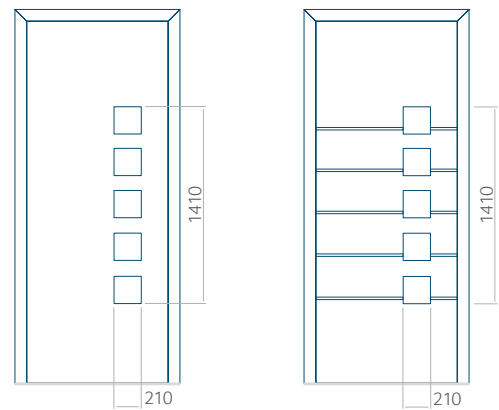

50 Paneelmodel

PVC	ALU	WOOD
●	●	●

Kleuren

AP/SAL	RAL	TEKNOS/RAL
●	●	●

Vulling

HPL	ALU	WOOD
●	●	●

INOX-versiering

PVC	ALU	WOOD
●	●	○

Minimale paneelafmetingen

PVC	ALU	WOOD
600x1650	600x1650	340x1400

Maximale paneelafmetingen

PVC	ALU	WOOD
900x2100	1100x2300	840x2240

Wij bieden panelen met twee soorten vulling aan: of uit poliurethaan schuim en multiplex (de PLUS-vulling) of uit geëxtrudeerd polystyreen (XPS) (de Classic-vulling).
Onafhankelijk daarvan zijn de panelen verkrijgbaar in dikten van 24, 36 of 48 mm. De buitenkant van onze panelen maken wij of uit HPL-platen, uit PVC en aluminium of uit aluminium platen, naar gelang de wensen van de klant en de technische vereisten. HPL-platen worden beplakt met folie, aluminium platen worden gepoedercoat. Houten deurpanelen zijn verkrijgbaar met dikten van 24, 36 of 46 mm.