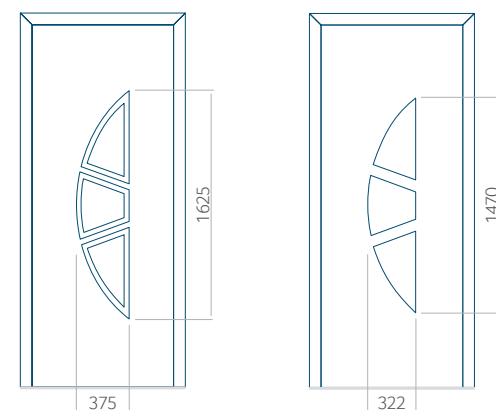

18 Paneelmodel

PVC	ALU	WOOD
☒	☒	☒

Kleuren

AP/SAL	RAL	TEKNOS/RAL
☒	☒	☒

Vulling

HPL	ALU	WOOD
☒	☒	☒

INOX-versiering

PVC	ALU	WOOD
☒	☒	☒

Minimale paneelafmetingen

PVC	ALU	WOOD
600x1650	600x1650	340x1400

Maximale paneelafmetingen

PVC	ALU	WOOD
900x2100	1100x2300	840x2240

Wij bieden panelen met twee soorten vulling aan: of uit poliurethaan schuim en multiplex (de PLUS-vulling) of uit geëxtrudeerd polystyreen (XPS) (de Classic-vulling).

Onafhankelijk daarvan zijn de panelen verkrijgbaar in dikten van 24, 36 of 48 mm. De buitenkant van onze panelen maken wij of uit HPL-platen, uit PVC en aluminium of uit aluminium platen, naar gelang de wensen van de klant en de technische vereisten. HPL-platen worden beplakt met folie, aluminium platen worden gepoedercoat. Houten deurpanelen zijn verkrijgbaar met dikten van 24, 36 of 46 mm.

19 Paneelmodel

PVC	ALU	WOOD
☒	☒	☒

Kleuren

AP/SAL	RAL	TEKNOS/RAL
☒	☒	☒

Vulling

HPL	ALU	WOOD
☒	☒	☒

INOX-versiering

PVC	ALU	WOOD
☒	☒	☐

Minimale paneelafmetingen

PVC	ALU	WOOD
600x1650	600x1650	340x1400
INOX 600x1750	600x1750	o

Maximale paneelafmetingen

PVC	ALU	WOOD
900x2100	1100x2300	840x2240

Let op! Buitenaanzicht.

Het motief verandert niet tijdens het veranderen van de kant, waar de klink zit.