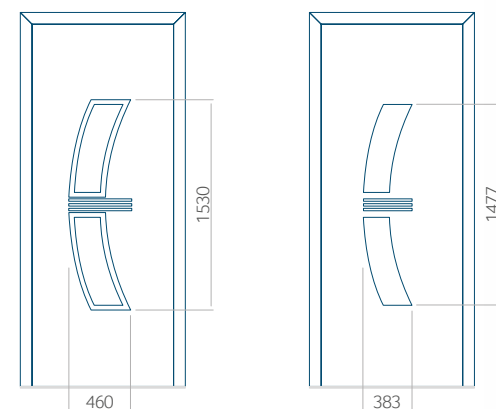

47 Paneelmodel

PVC	ALU	WOOD
☒	☒	☐

Kleuren

AP/SAL	RAL	TEKNOS/RAL
☒	☒	☐

Vulling

HPL	ALU	WOOD
☒	☒	☐

INOX-versiering

PVC	ALU	WOOD
☒	☒	☐

Minimale paneelafmetingen

PVC	ALU	WOOD
600x1650	600x1650	☐

Maximale paneelafmetingen

PVC	ALU	WOOD
900x2100	1100x2300	☐

Let op! Buitenaanzicht.

Het motief verandert niet tijdens het veranderen van de kant, waar de klink zit.