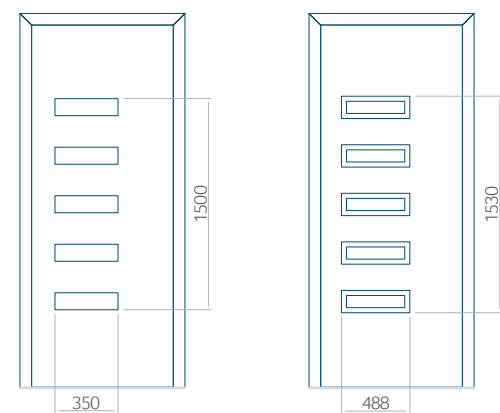

20 Paneelmodel

PVC	ALU	WOOD
☒	☒	☒

Kleuren

AP/SAL	RAL	TEKNOS/RAL
☒	☒	☒

Vulling

HPL	ALU	WOOD
☒	☒	☒

INOX-versiering

PVC	ALU	WOOD
☒	☒	☒

Minimale paneelafmetingen

PVC	ALU	WOOD
600x1650	600x1650	340x1400

Maximale paneelafmetingen

PVC	ALU	WOOD
900x2100	1100x2300	840x2240

Wij bieden panelen met twee soorten vulling aan: of uit poliurethaan schuim en multiplex (de PLUS-vulling) of uit geëxtrudeerd polystyreen (XPS) (de Classic-vulling).

Onafhankelijk daarvan zijn de panelen verkrijgbaar in dikten van 24, 36 of 48 mm. De buitenkant van onze panelen maken wij of uit HPL-platen, uit PVC en aluminium of uit aluminium platen, naar gelang de wensen van de klant en de technische vereisten. HPL-platen worden beplakt met folie, aluminium platen worden gepoedercoat. Houten deurpanelen zijn verkrijgbaar met dikten van 24, 36 of 46 mm.