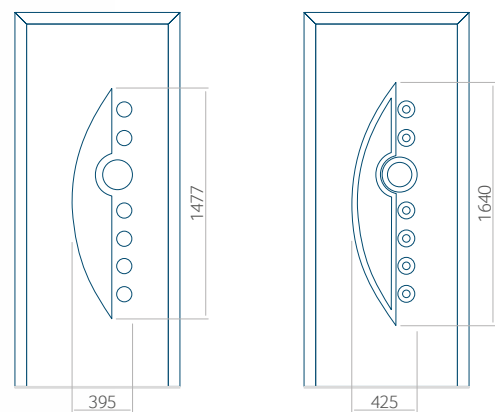

03 Paneelmodel

PVC	ALU	WOOD
☒	☒	☐

Kleuren

AP/SAL	RAL	TEKNOS/RAL
☒	☒	☐

Vulling

HPL	ALU	WOOD
☒	☒	☐

INOX-versiering

PVC	ALU	WOOD
☒	☒	☐

Minimale paneelafmetingen

PVC	ALU	WOOD
600x1650	600x1650	☐
INOX 600x1750	600x1750	☐

Maximale paneelafmetingen

PVC	ALU	WOOD
900x2100	1100x2300	☐

Wij bieden panelen met twee soorten vulling aan: of uit poliurethaan schuim en multiplex (de PLUS-vulling) of uit geëxtrudeerd polystyreen (XPS) (de Classic-vulling).
Onafhankelijk daarvan zijn de panelen verkrijgbaar in dikten van 24, 36 of 48 mm. De buitenkant van onze panelen maken wij of uit HPL-platen, uit PVC en aluminium of uit aluminium platen, naar gelang de wensen van de klant en de technische vereisten. HPL-platen worden beplakt met folie, aluminium platen worden gepoedercoat. Houten deurpanelen zijn verkrijgbaar met dikten van 24, 36 of 46 mm.