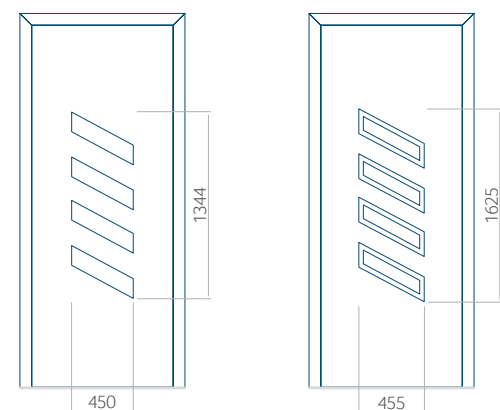

43 Paneelmodel

PVC	ALU	WOOD
☒	☒	☒

Kleuren

AP/SAL	RAL	TEKNOS/RAL
☒	☒	☒

Vulling

HPL	ALU	WOOD
☒	☒	☒

INOX-versiering

PVC	ALU	WOOD
☒	☒	☐

Minimale paneelafmetingen

PVC	ALU	WOOD
600x1650	600x1650	340x1400
INOX 600x1750	600x1750	o

Maximale paneelafmetingen

PVC	ALU	WOOD
900x2100	1100x2300	840x2240

Wij bieden panelen met twee soorten vulling aan: of uit poliurethaan schuim en multiplex (de PLUS-vulling) of uit geëxtrudeerd polystyreen (XPS) (de Classic-vulling).

Onafhankelijk daarvan zijn de panelen verkrijgbaar in dikten van 24, 36 of 48 mm. De buitenkant van onze panelen maken wij of uit HPL-platen, uit PVC en aluminium of uit aluminium platen, naar gelang de wensen van de klant en de technische vereisten. HPL-platen worden beplakt met folie, aluminium platen worden gepoedercoat. Houten deurpanelen zijn verkrijgbaar met dikten van 24, 36 of 46 mm.