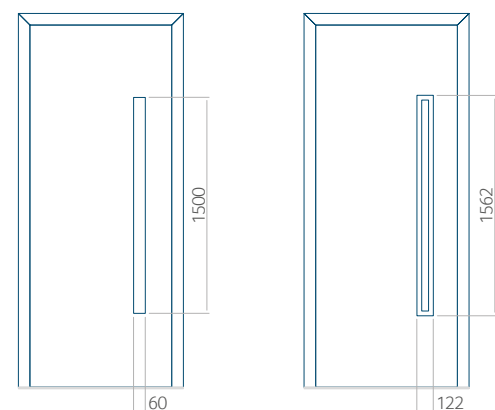

29 Paneelmodel

PVC	ALU	WOOD
☒	☒	☒

Kleuren

AP/SAL	RAL	TEKNOS/RAL
☒	☒	☒

Vulling

HPL	ALU	WOOD
☒	☒	☒

INOX-versiering

PVC	ALU	WOOD
☒	☒	☒

Minimale paneelafmetingen

PVC	ALU	WOOD
600x1650	600x1650	340x1400

Maximale paneelafmetingen

PVC	ALU	WOOD
900x2100	1100x2300	840x2240

Wij bieden panelen met twee soorten vulling aan: of uit poliurethaan schuim en multiplex (de PLUS-vulling) of uit geëxtrudeerd polystyreen (XPS) (de Classic-vulling).

Onafhankelijk daarvan zijn de panelen verkrijgbaar in dikten van 24, 36 of 48 mm. De buitenkant van onze panelen maken wij of uit HPL-platen, uit PVC en aluminium of uit aluminium platen, naar gelang de wensen van de klant en de technische vereisten. HPL-platen worden beplakt met folie, aluminium platen worden gepoedercoat. Houten deurpanelen zijn verkrijgbaar met dikten van 24, 36 of 46 mm.