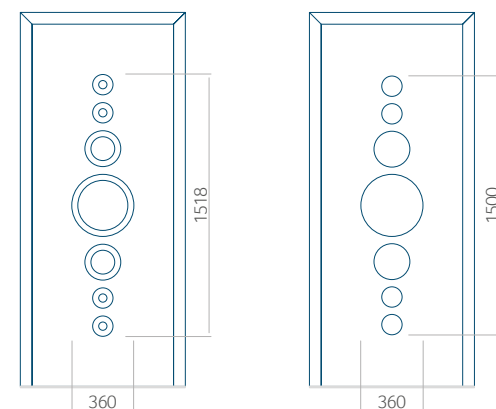

100 Paneelmodel

PVC	ALU	WOOD
☒	☒	☒

Kleuren

AP/SAL	RAL	TEKNOS/RAL
☒	☒	☒

Vulling

HPL	ALU	WOOD
☒	☒	☒

INOX-versiering

PVC	ALU	WOOD
☒	☒	☒

Minimale paneelafmetingen

PVC	ALU	WOOD
600x1650	600x1650	340x1400

Maximale paneelafmetingen

PVC	ALU	WOOD
900x2100	1100x2300	840x2240

Let op! Buitenaanzicht.

Het motief verandert niet tijdens het veranderen van de kant, waar de klink zit.