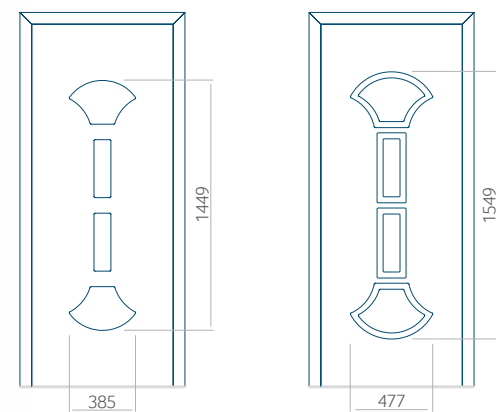

80 Paneelmodel

PVC	ALU	WOOD
☒	☒	☐

Kleuren

AP/SAL	RAL	TEKNOS/RAL
☒	☒	☐

Vulling

HPL	ALU	WOOD
☒	☒	☐

INOX-versiering

PVC	ALU	WOOD
☒	☒	☐

Minimale paneelafmetingen

PVC	ALU	WOOD
600x1650	600x1650	☐

Maximale paneelafmetingen

PVC	ALU	WOOD
900x2100	1100x2300	☐

Wij bieden panelen met twee soorten vulling aan: of uit poliurethaan schuim en multiplex (de PLUS-vulling) of uit geëxtrudeerd polystyreen (XPS) (de Classic-vulling).

Onafhankelijk daarvan zijn de panelen verkrijgbaar in dikten van 24, 36 of 48 mm. De buitenkant van onze panelen maken wij of uit HPL-platen, uit PVC en aluminium of uit aluminium platen, naar gelang de wensen van de klant en de technische vereisten. HPL-platen worden beplakt met folie, aluminium platen worden gepoedercoat. Houten deurpanelen zijn verkrijgbaar met dikten van 24, 36 of 46 mm.