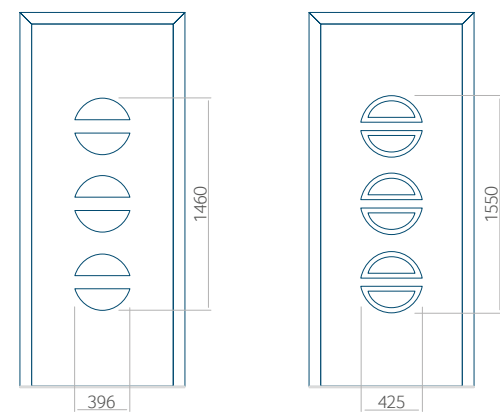

13 Paneelmodel

PVC	ALU	WOOD
☒	☒	☒

Kleuren

AP/SAL	RAL	TEKNOS/RAL
☒	☒	☒

Vulling

HPL	ALU	WOOD
☒	☒	☒

INOX-versiering

PVC	ALU	WOOD
☒	☒	☐

Minimale paneelafmetingen

PVC	ALU	WOOD
600x1650	600x1650	340x1400

Maximale paneelafmetingen

PVC	ALU	WOOD
900x2100	1100x2300	840x2240

Wij bieden panelen met twee soorten vulling aan: of uit poliurethaan schuim en multiplex (de PLUS-vulling) of uit geëxtrudeerd polystyreen (XPS) (de Classic-vulling).
Onafhankelijk daarvan zijn de panelen verkrijgbaar in dikten van 24, 36 of 48 mm. De buitenkant van onze panelen maken wij of uit HPL-platen, uit PVC en aluminium of uit aluminium platen, naar gelang de wensen van de klant en de technische vereisten. HPL-platen worden beplakt met folie, aluminium platen worden gepoedercoat. Houten deurpanelen zijn verkrijgbaar met dikten van 24, 36 of 46 mm.